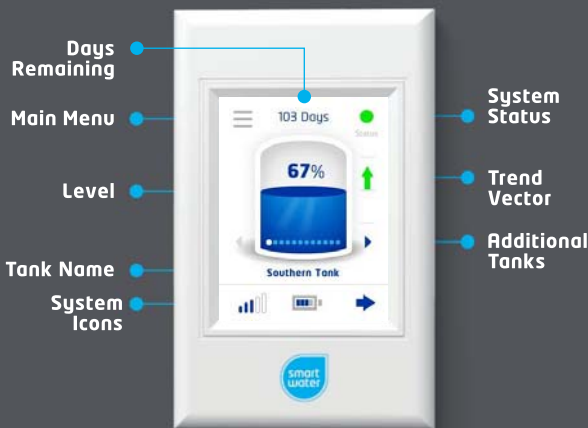

Smart Facts

WiFi LCD Keypad

The Smart Water WiFi LCD Keypad is the heart of the system. Packed full of the latest technology including a high speed ARM processor and a state of the art IPS TFT touchscreen, this product is built for performance. The product is WiFi enabled and uses “Blink Up” technology for simple connection to your chosen WiFi network. Simply download the Smart Water app from your app store and follow the simple on-screen instructions to get yourself online!

DESK MOUNT

WALL MOUNT

The WiFi touchscreen display is produced in a convenient and stylish desk top enclosure for ease of positioning. The WiFi LCD Keypad is also available in a wall mounting option. Once powered up the display is ready to be connected with up to twelve tank transmitters and up to twelve pump controllers. The device is supplied with a high power dipole antenna however other options are available for outdoor mounted antenna. A state of the art IPS full colour TFT touchscreen is incorporated for ease of navigation around the suite of features included in the software. The display is powered by a USB power supply that is also included with the kit.